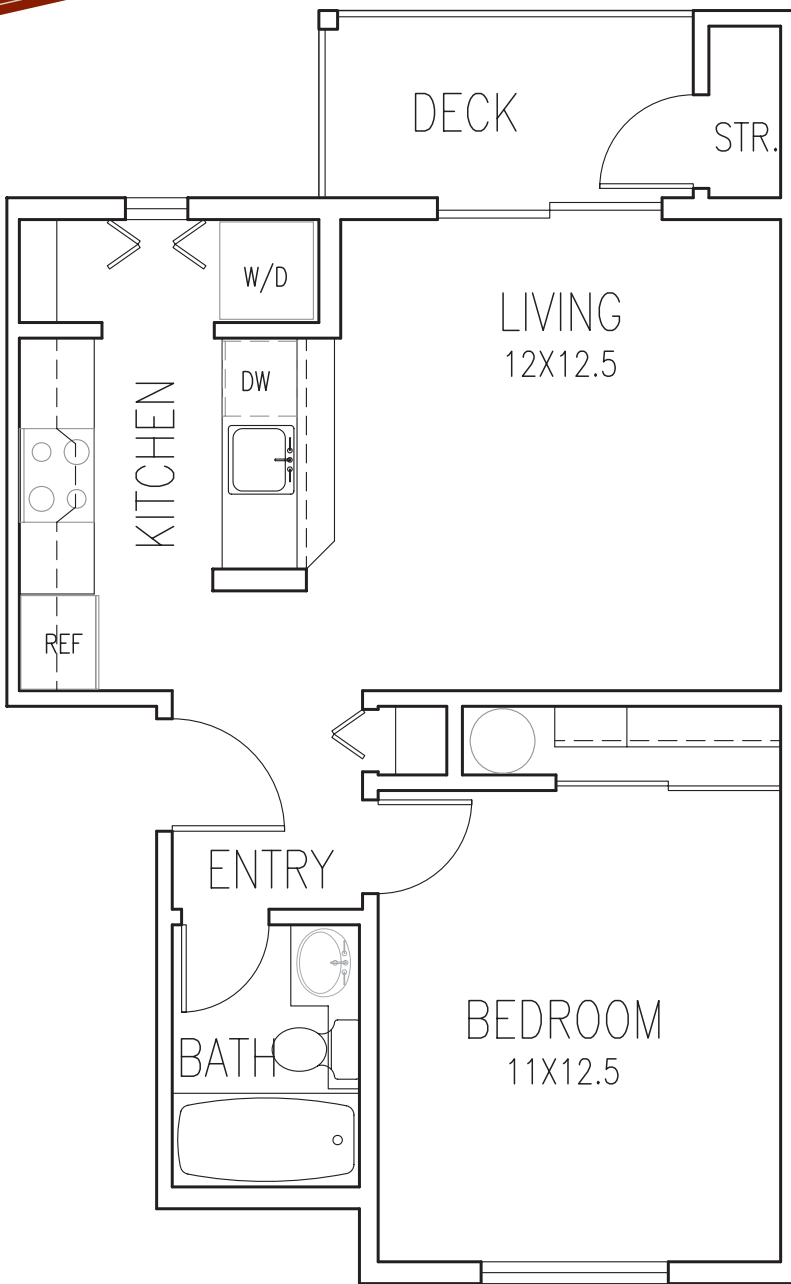

9
STATION
• NINE •
APARTMENTS

THE TROLLEY

535 SF
One Bedroom + 1 Bathroom
Deck + Extra Storage

HOME: _____

RENT: _____

AVAILABLE DATE: _____

DEPOSIT: _____