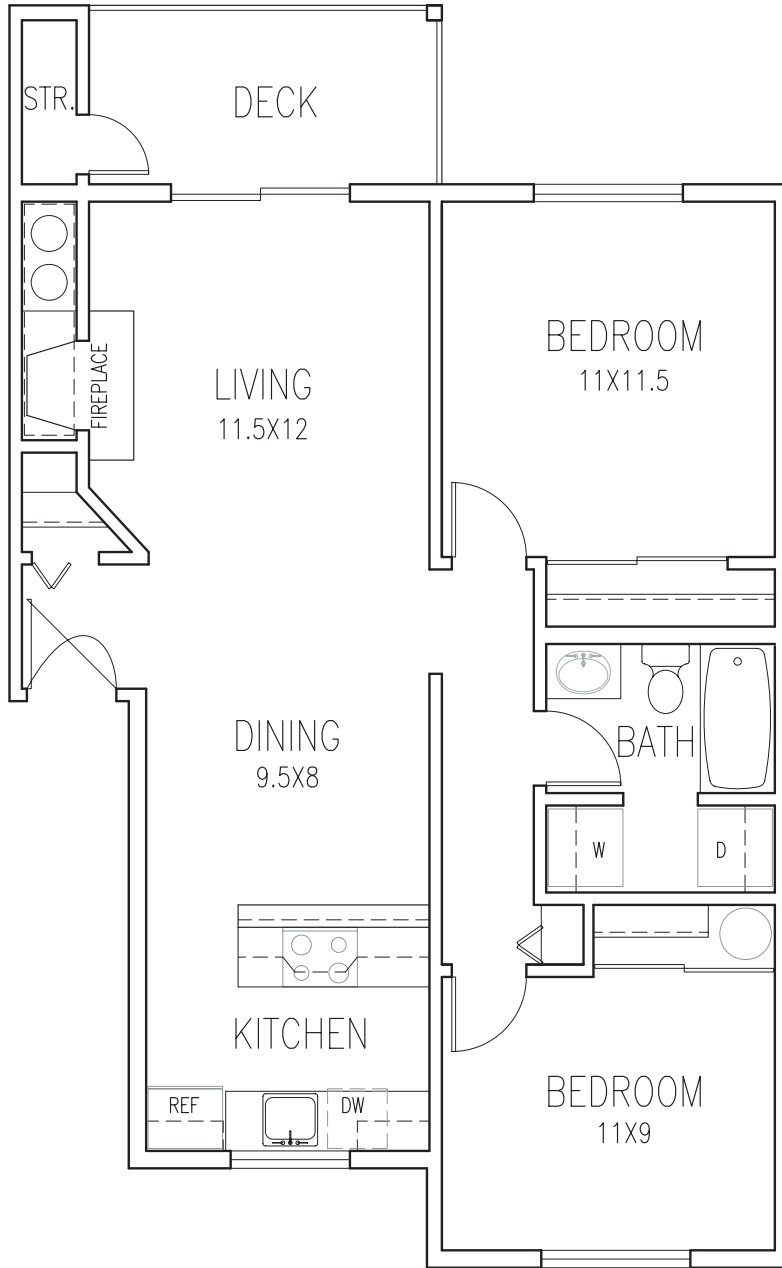

THE DEPOT

837 SF
Two Bedroom + 1 Bathroom
Deck + Extra Storage

HOME: _____

RENT: _____

AVAILABLE DATE: _____

DEPOSIT: _____